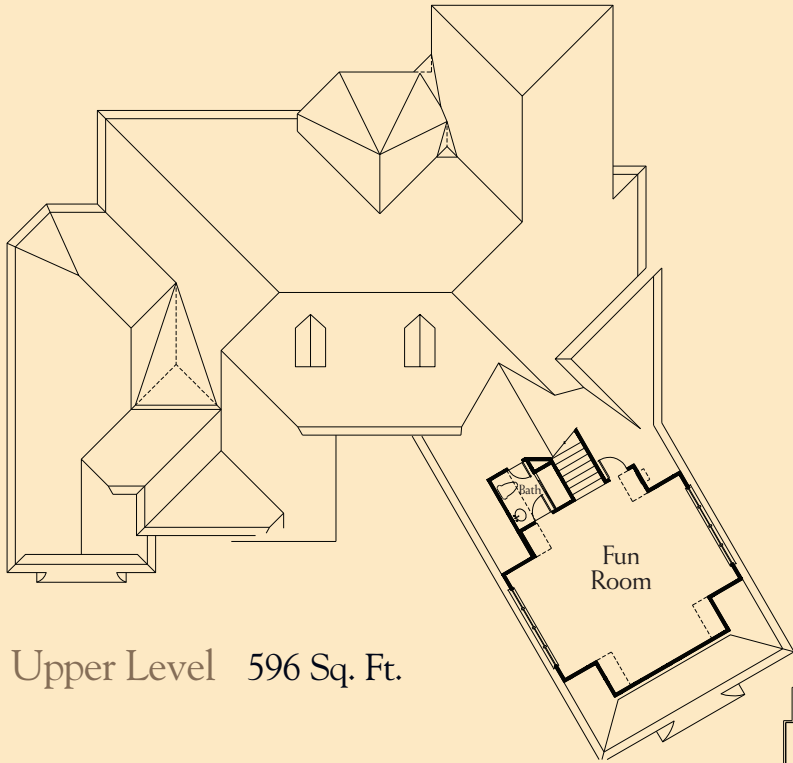

Augusta Homes The Lifestyle Collection

Upper Level 596 Sq. Ft.

Main Level 3,213 Sq. Ft.